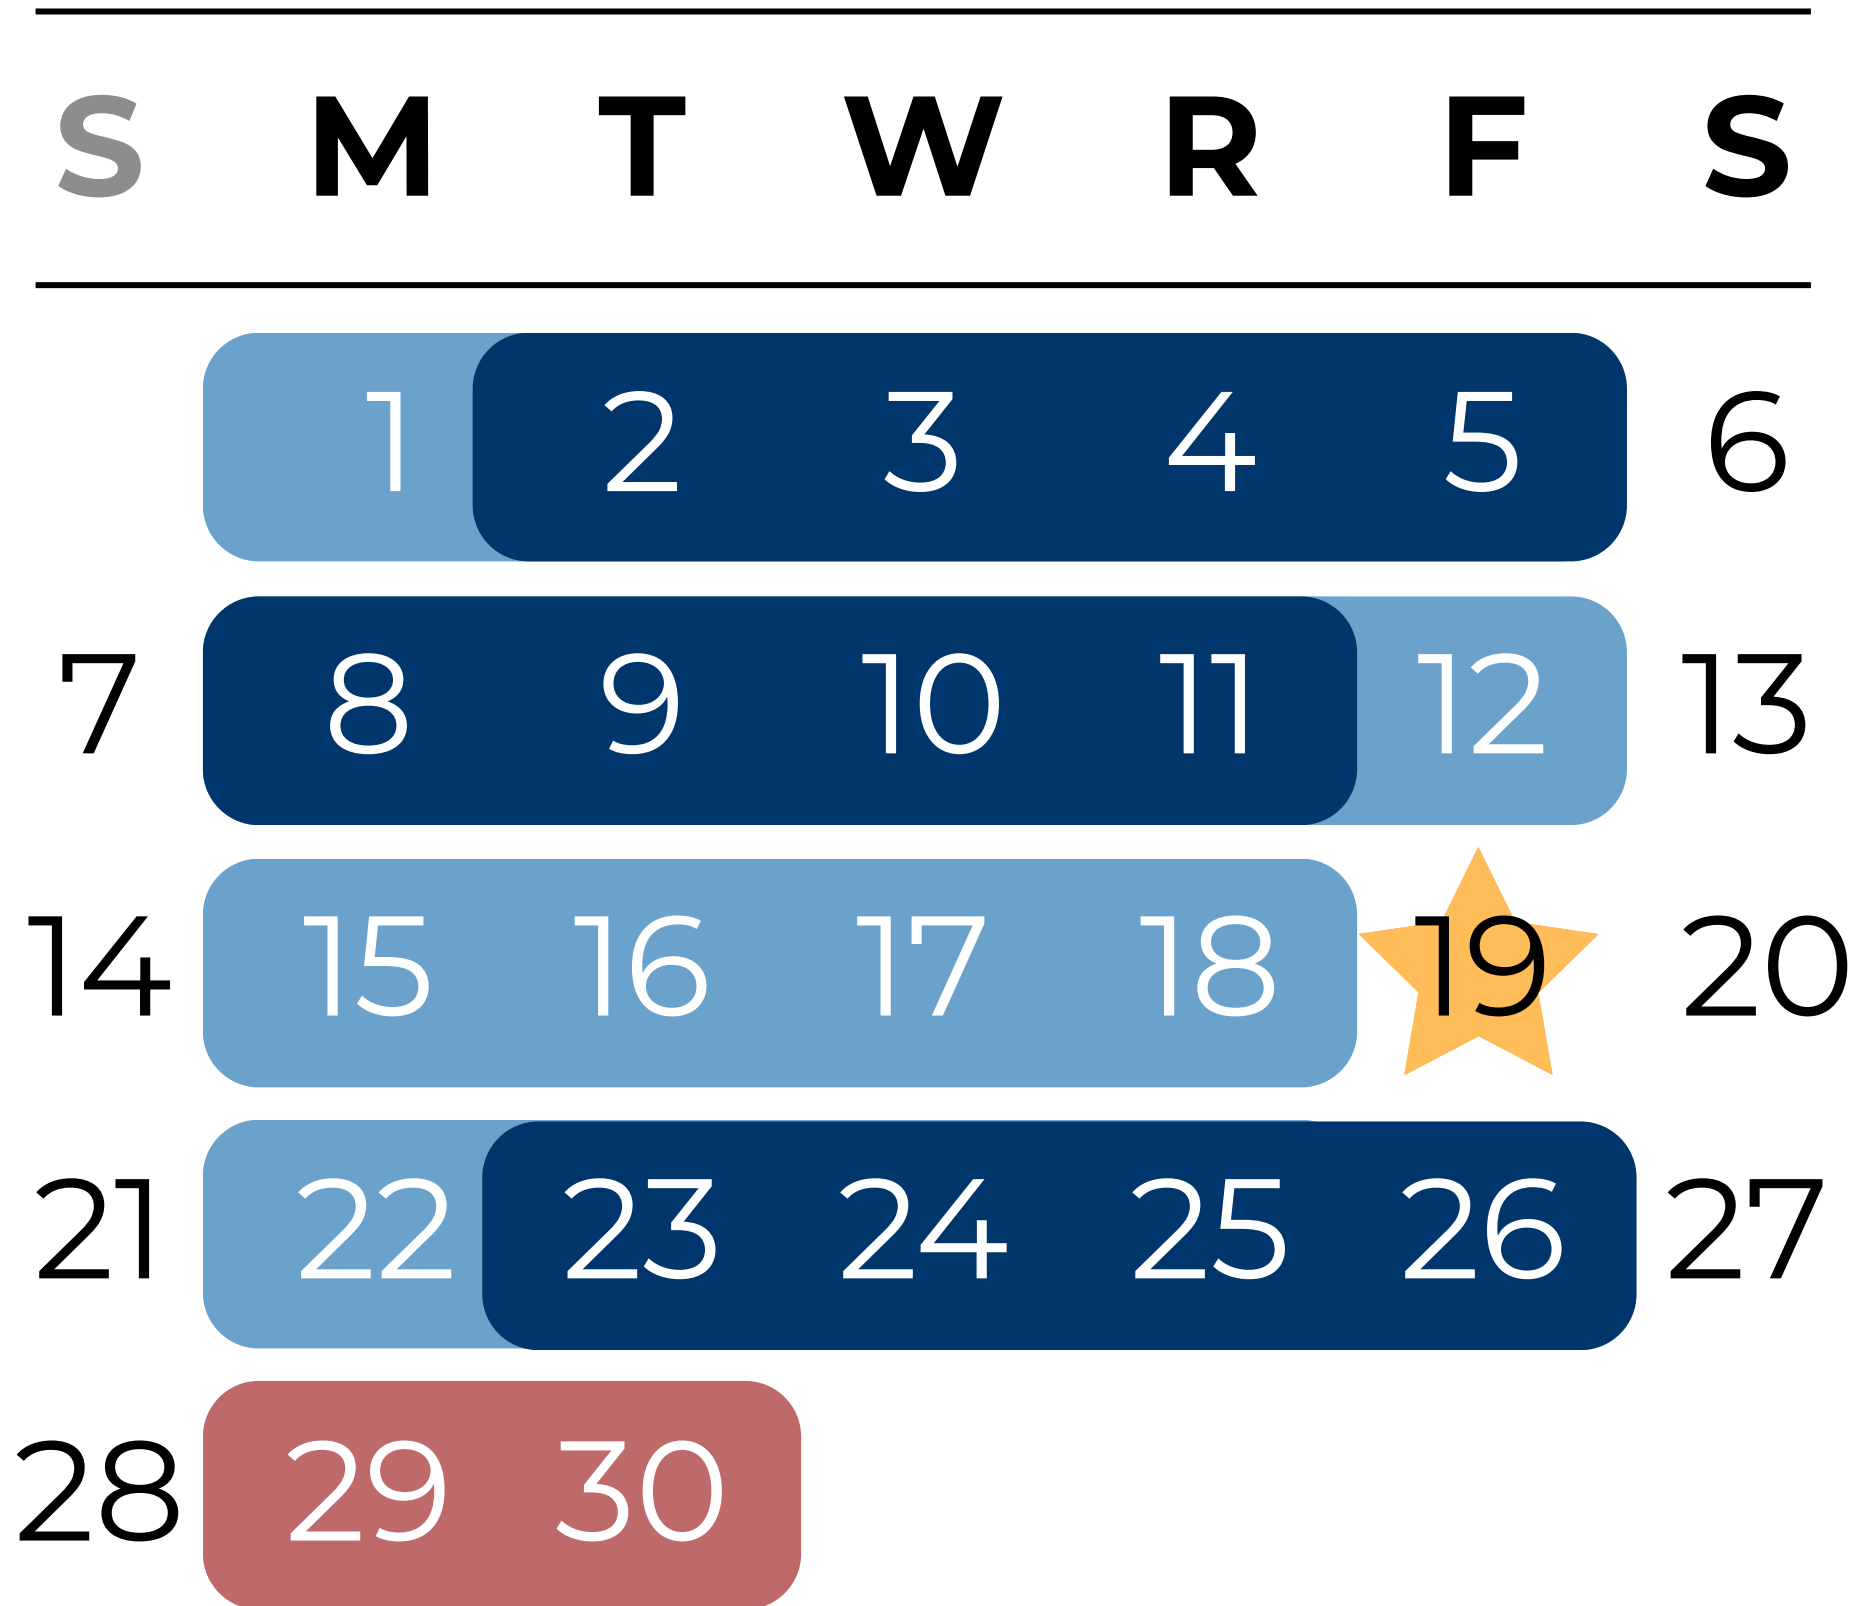

JUNE

JULY

S M T W R F S

			1	2	★ 3	4
5	6	7	8	9	10	11
12	13	14	15	16	17	18
19	20	21	22	23	24	25
26	27	28	29	30	31